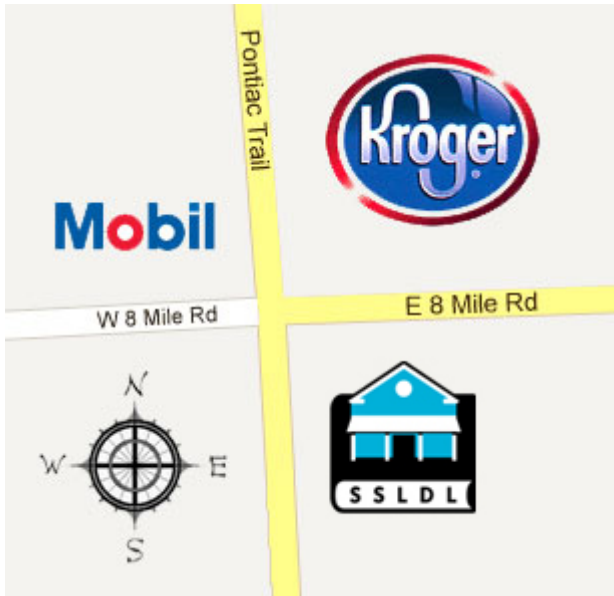

[Click here to view our location on Google Maps.](#) [2]

Source URL: <http://www.ssd1.info/about/hours-and-location>

Links

[1] <http://www.ssd1.info/about/hours-and-location>