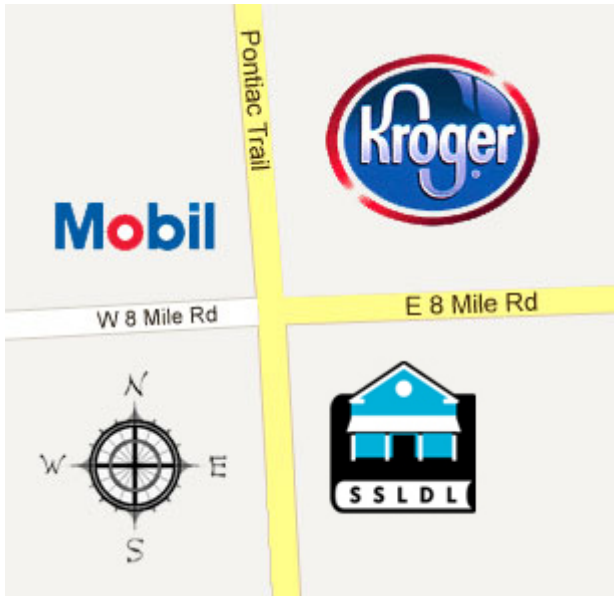

[Click here to view our location on Google Maps.](#) [2]

Source URL: <http://www.ssdl.info/about/hours-and-location>

Links

[1] <http://www.ssdl.info/about/hours-and-location>